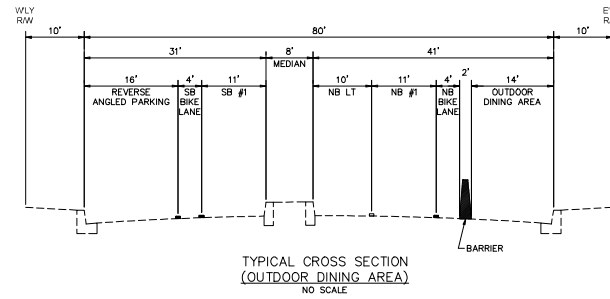

**LEGEND**

- ⊙ = SIGNALIZED INTERSECTION
- ▨ = PROPOSED OUTDOOR DINING AREA
- ▧ = PROPOSED BICYCLE PARKING AREA
- = BARRIER

## HERMOSA AVENUE OUTDOOR DINING CONCEPTUAL LAYOUT 01

- REMOVE NB & SB #2 LANE
- PROPOSED NB & SB BIKE LANE
- PROPOSED REVERSE ANGLED PARKING
- PROPOSED OUTDOOR DINING AREA
- PROPOSED BICYCLE PARKING AREA